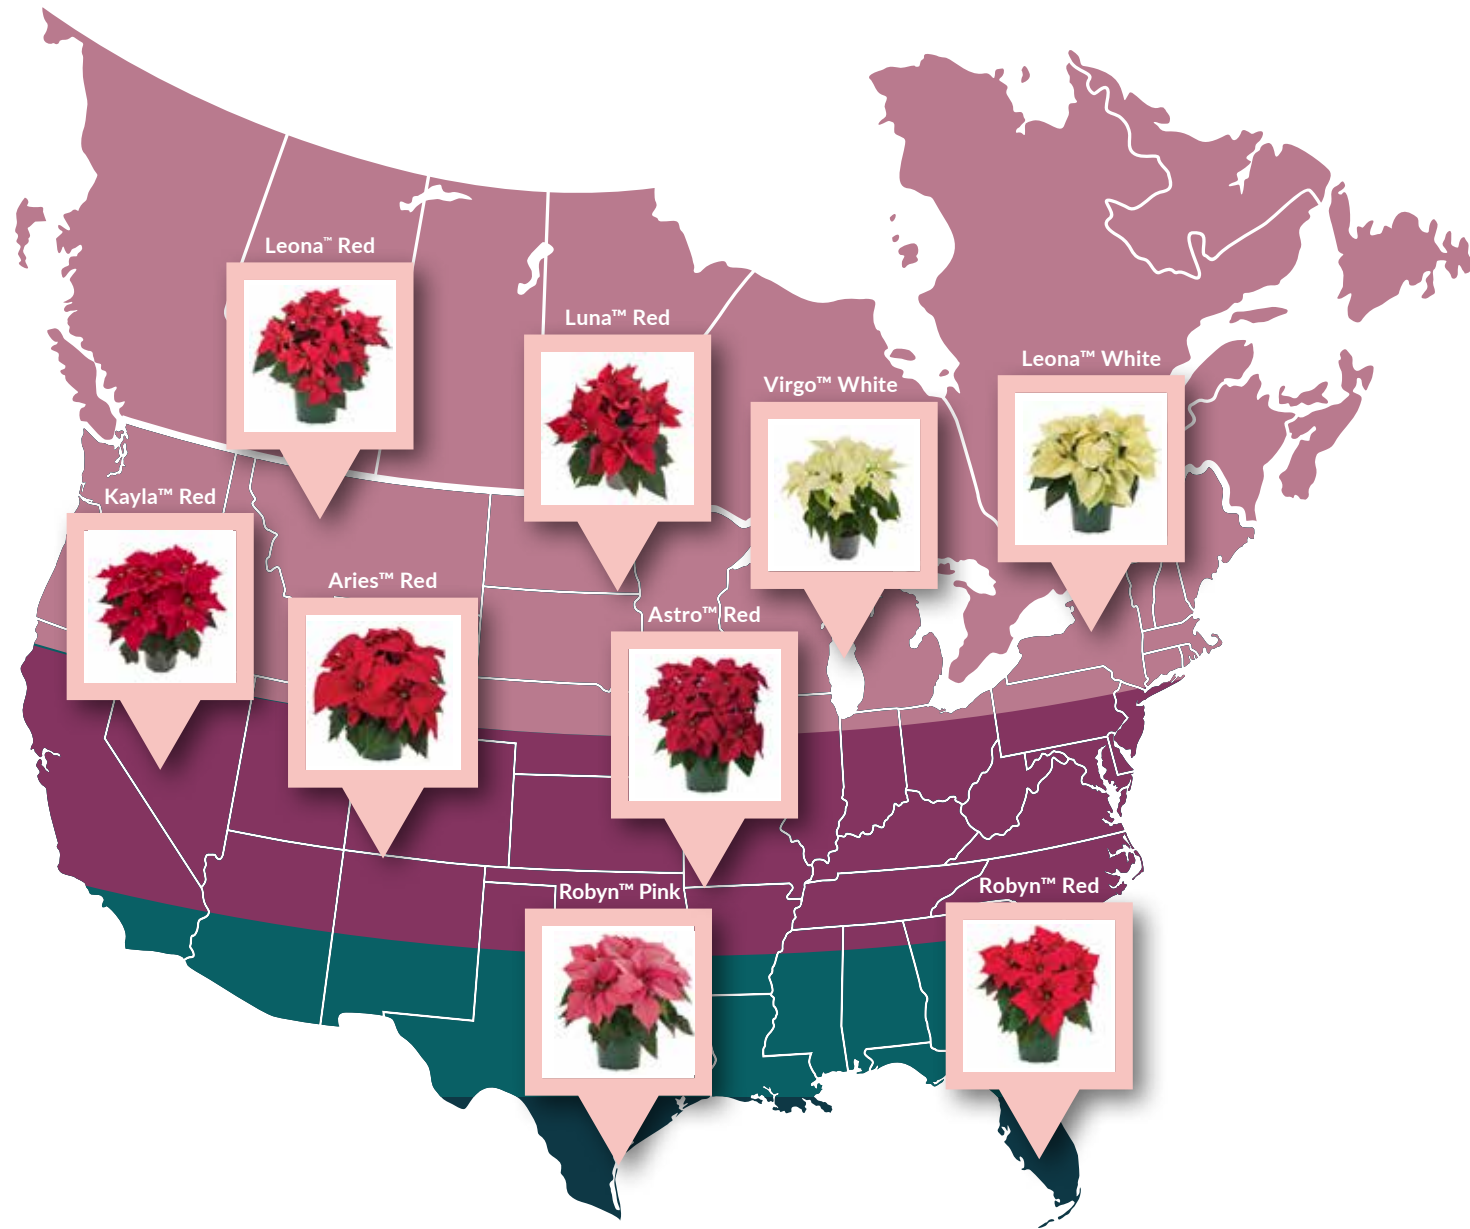

Poinsettia Superstars