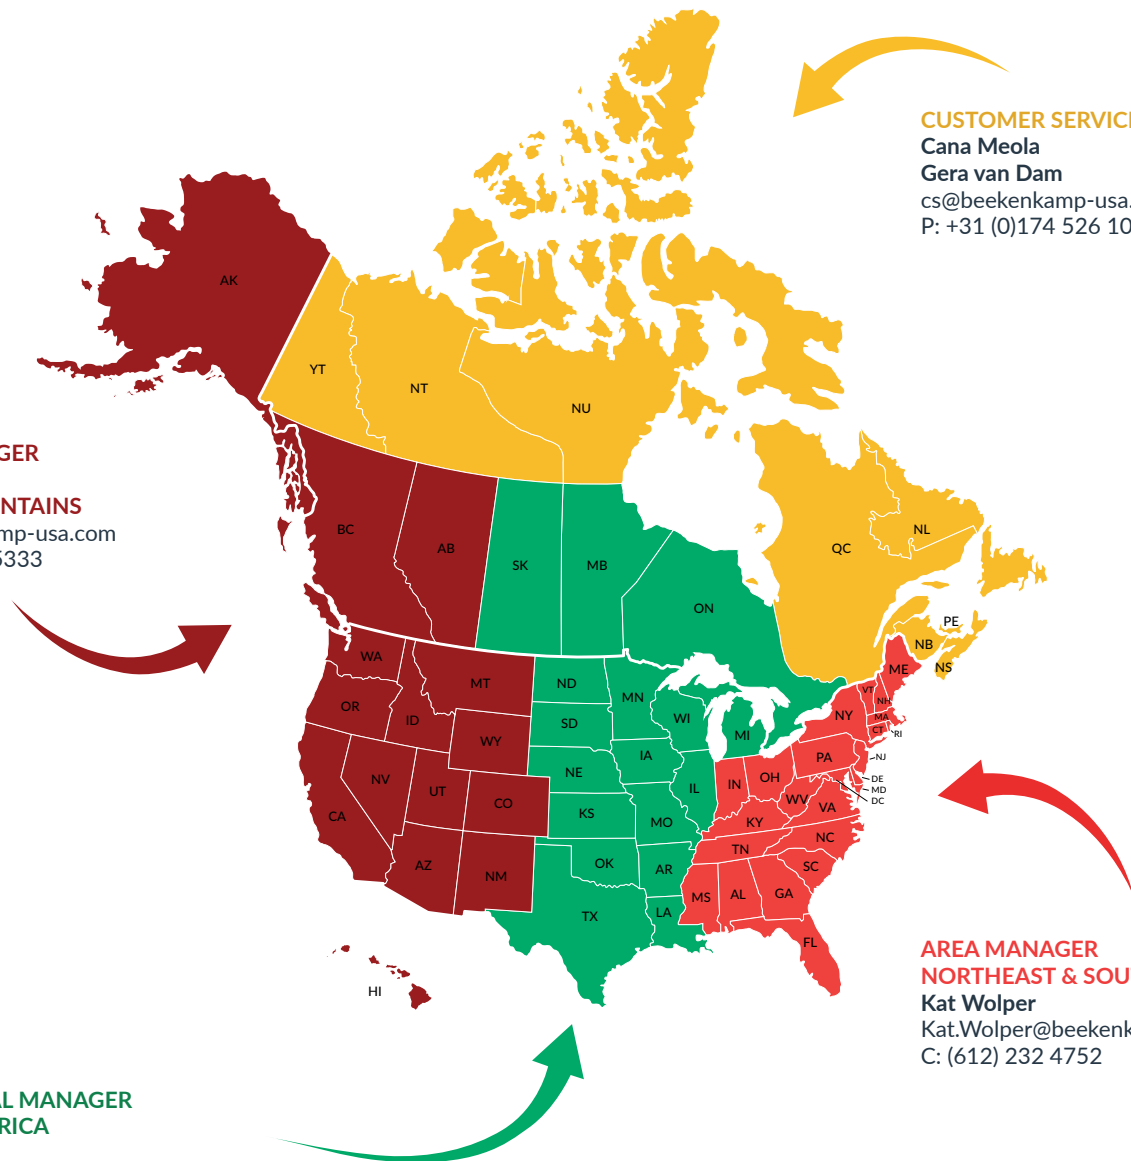

**COMMERCIAL MANAGER
NORTH AMERICA**
Jeroen Steenbergen
Jeroen.Steenbergen@beekenkamp-usa.com
C: (786) 304 4169

**PRODUCT SPECIALIST
NORTH AMERICA**
Charlie Duft
Charlie.Duft@beekenkamp-usa.com
C: (612) 227 2072

**AREA MANAGER
NORTHEAST & SOUTHEAST**
Kat Wolper
Kat.Wolper@beekenkamp-usa.com
C: (612) 232 4752

CUSTOMER SERVICES
Cana Meola
Gera van Dam
cs@beekenkamp-usa.com
P: +31 (0)174 526 100

CUSTOMER SERVICES
Cana Meola
Gera van Dam
cs@beekenkamp-usa.com
P: +31 (0)174 526 100

**AREA MANAGER
PACIFIC &
ROCKY MOUNTAINS**
cs@beekenkamp-usa.com
C: (360) 202 5333

**AREA MANAGER
NORTHEAST & SOUTHEAST**
Kat Wolper
Kat.Wolper@beekenkamp-usa.com
C: (612) 232 4752

**COMMERCIAL MANAGER
NORTH AMERICA**

MIDWEST & ONTARIO
Jeroen Steenbergen
Jeroen.Steenbergen@beekenkamp-usa.com
C: (786) 304 4169