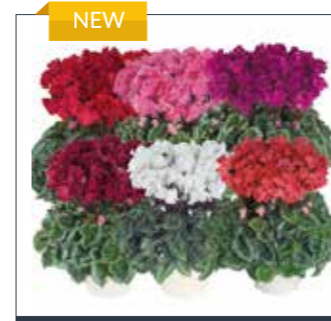

Metis® Crispino®

MELANGE EXP 48900

- Sales window: middle of June - middle of November
- Suited to flowering from early autumn
- Mix of green and marbled leaves

Metis® Crispino®	128 BKX-L	18 - 34	11 - 13 weeks	9 - 12 cm	20 - 30 cm
	264 BKX	18 - 33	13 - 15 weeks	9 - 12 cm	20 - 30 cm