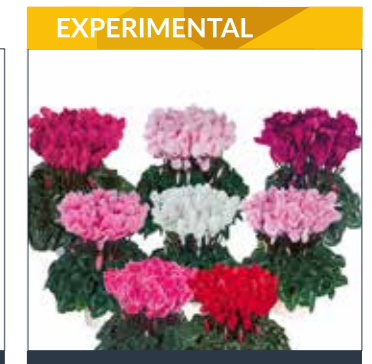

FUCHSIA 3070

FUCHSIA VIF 3071

MAGENTA FONCÉ 3107

ROUGE ÉCARLATE 3012

SAUMON A OEIL 3040

VIOLET FONCE 3095

MELANGE NORTH EXP 3930

- ▶ Sales window: August - March
- ▶ Excellent outdoor performance
- ▶ Round petals
- ▶ Compact plant habit
- ▶ Short production time
- ▶ Uniform within the colour range