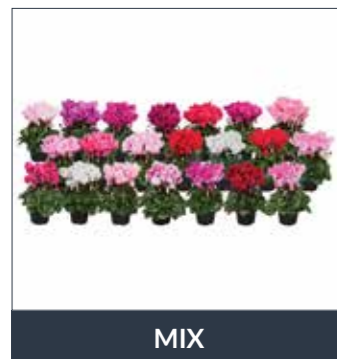

Super Serie® Compact

MIX

- Sales window: June - November
- Very floriferous
- Compact plant habit
- Firm plant habit

Super Serie® Compact	128 BKX-L	20 - 28	13 - 15 weeks	9 - 11 cm	15 - 25 cm
	264 BKX	20 - 28	16 - 17 weeks	9 - 11 cm	15 - 25 cm