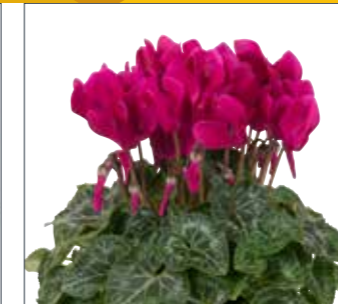

DARK VIOLET