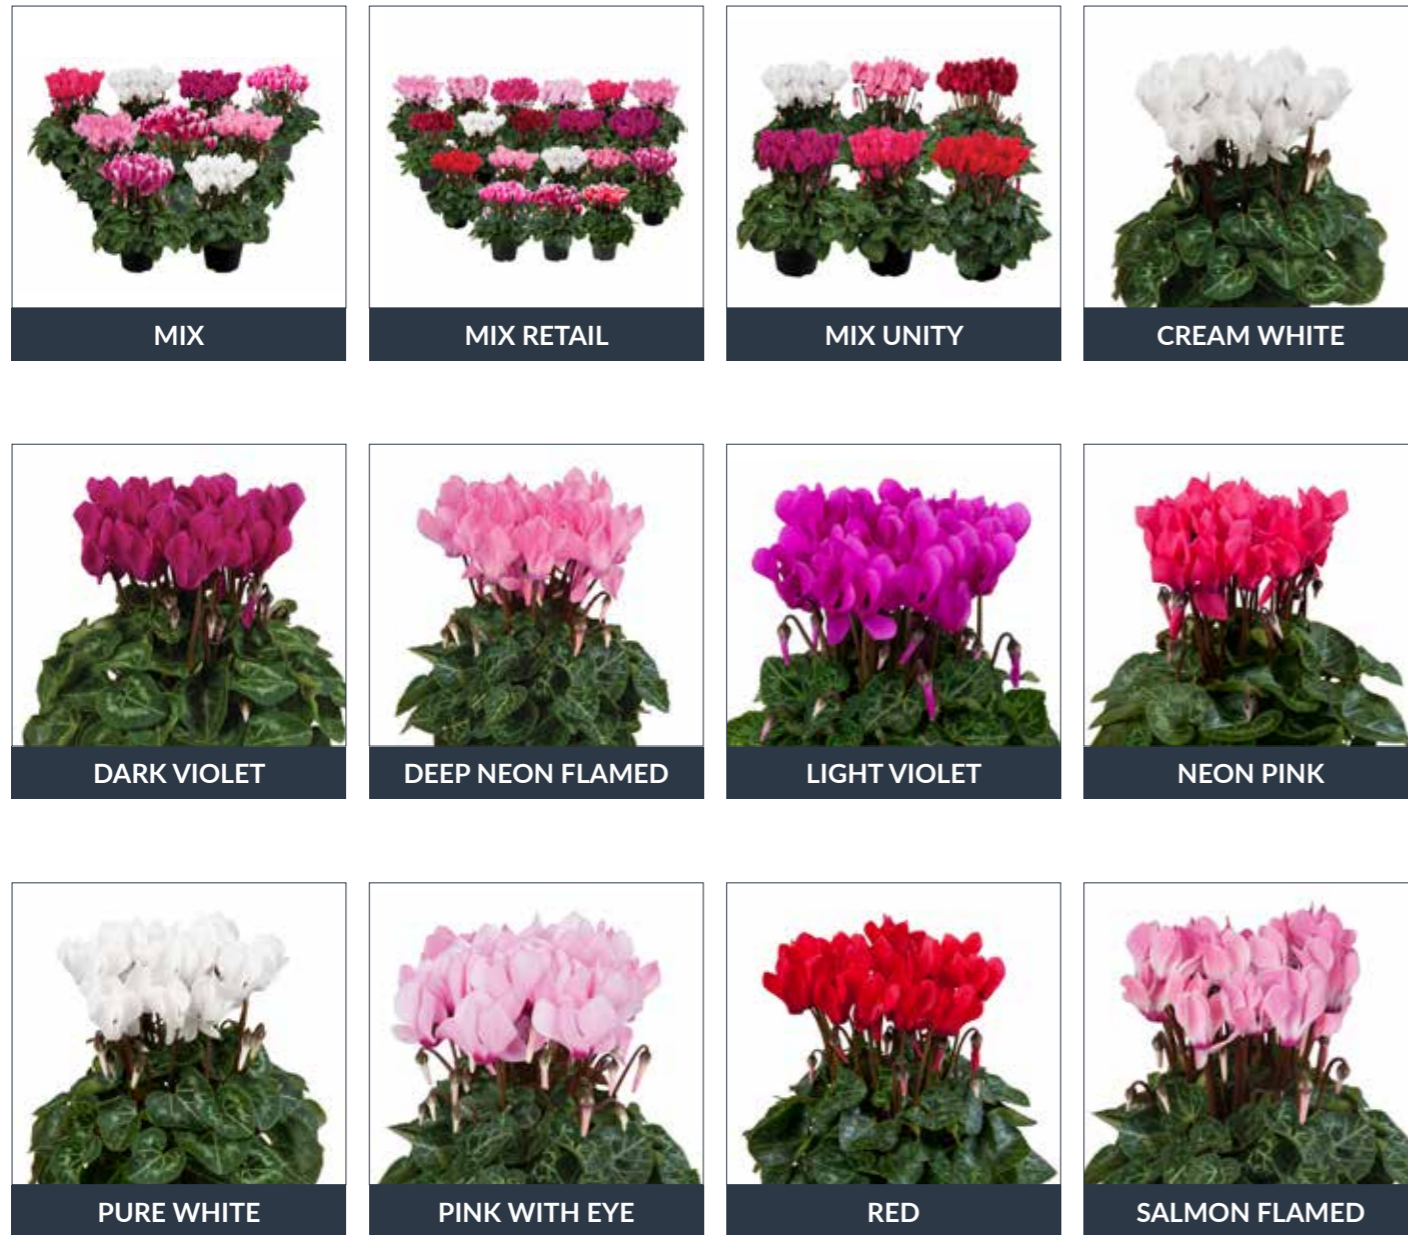

Super Serie® Carino