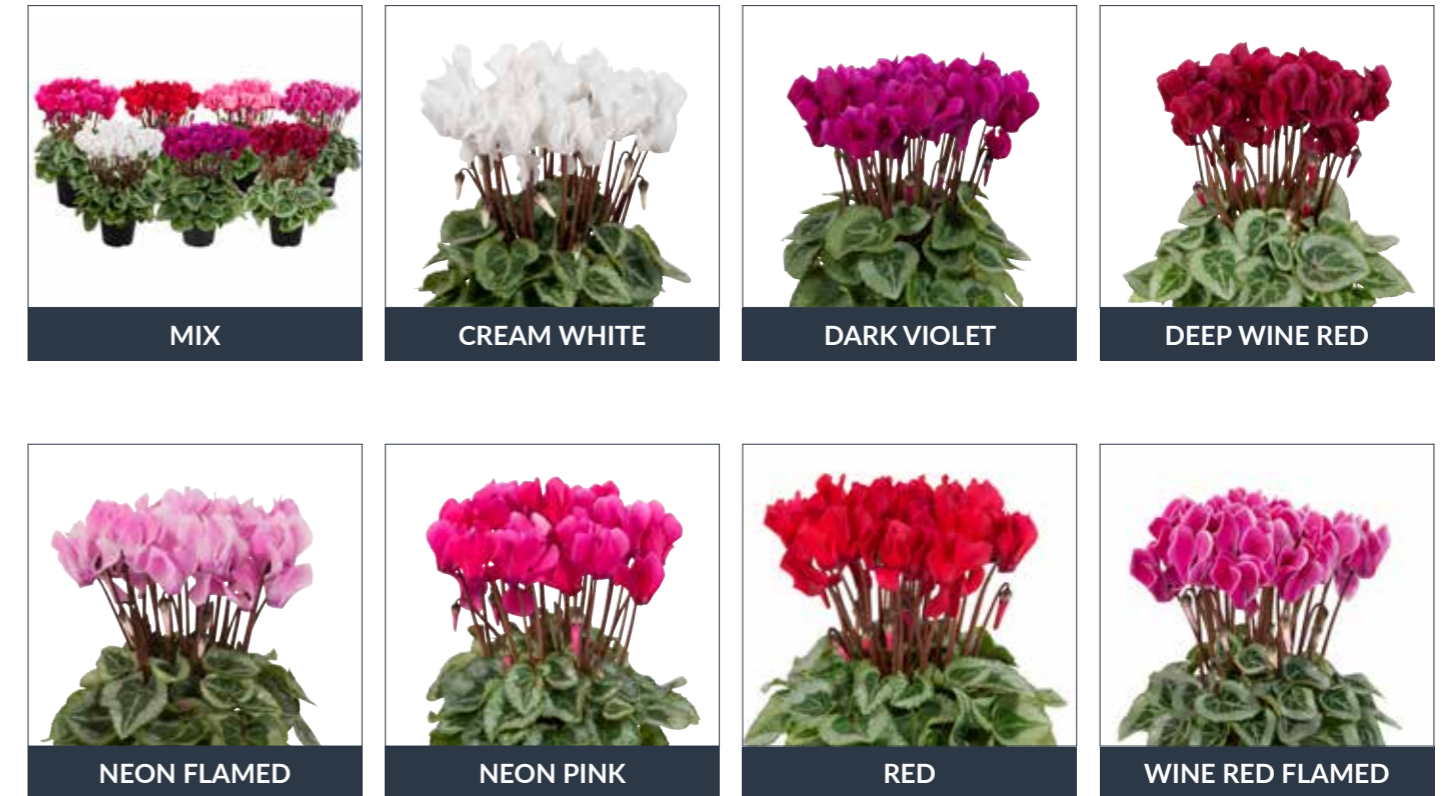

Super Serie® Donatello