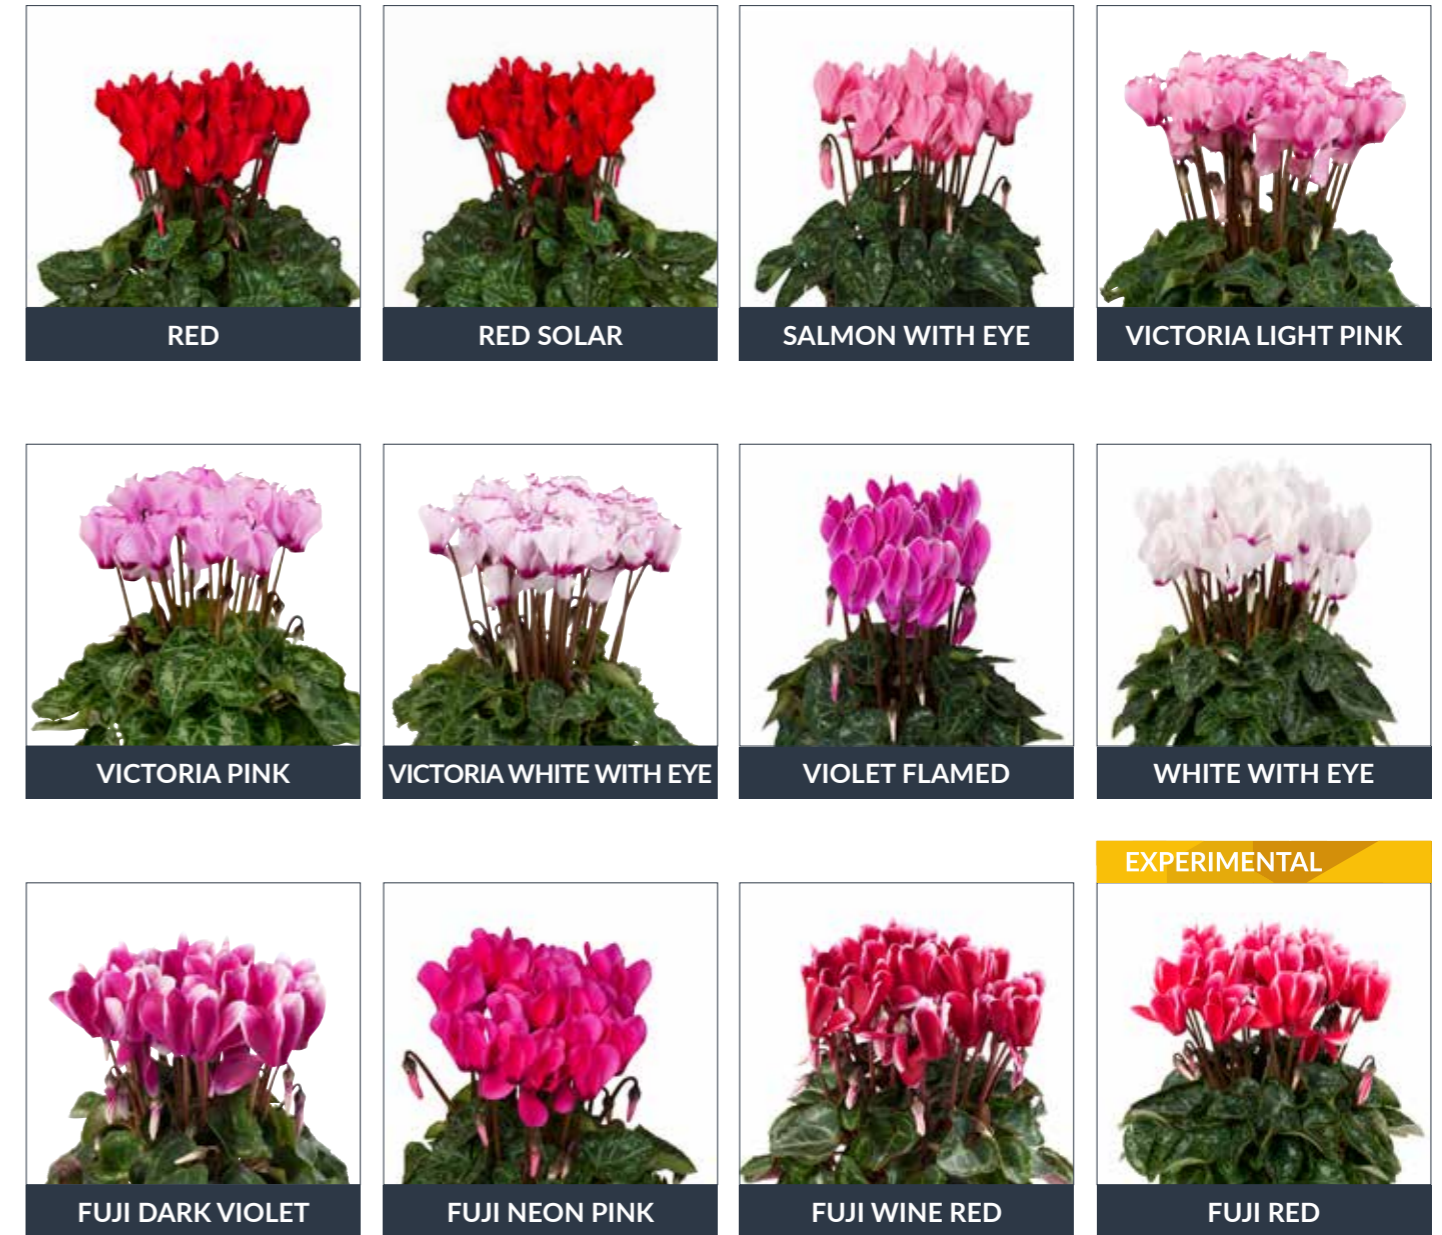

Super Serie® Verano

- Sales window: June - November
- Uniform within the colours
- Uniform plant shape
- Short harvest period
- Compact plant habit

	WW				
Super Serie® Verano	128 BKX-L	16 - 28	12 - 13 weeks	6 - 11 cm	15 - 20 cm
	264 BKX	16 - 28	14 - 15 weeks	6 - 11 cm	15 - 20 cm