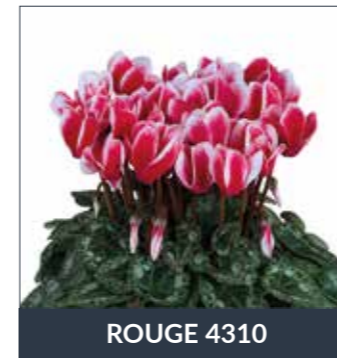

ROUGE 4310

ROUGE & FUCHSIA 4315

SAUMON ÉCARLATE 4320

VIOLET FONCÉ 4395

- ▶ Sales window: middle of June - middle of November
- ▶ Striking colours
- ▶ Very floriferous
- ▶ Excellent outdoor performance
- ▶ Fantasia colours complete the range