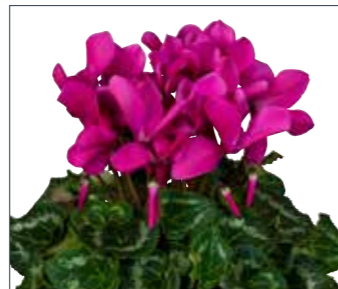

DARK VIOLET NXTG