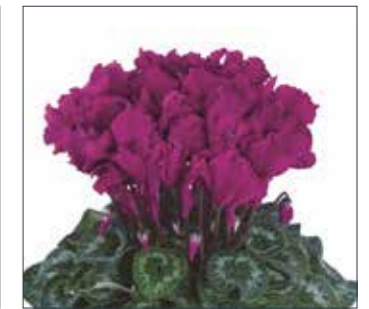

VIOLET VIF 2491

- ▶ Sales window: October - January
- ▶ Large flowers
- ▶ Less sensitive for botrytis
- ▶ Beautifully fringed flowers
- ▶ Suitable for autumn cultivation and winter flowering

Halios® Curly®	84 BKX-L	20 - 36	18 - 22 weeks	15 - 22 cm	30 - 40 cm
Melange 2582 & 2560	128 BKX-H	18 - 28	19 - 23 weeks	15 - 22 cm	30 - 40 cm