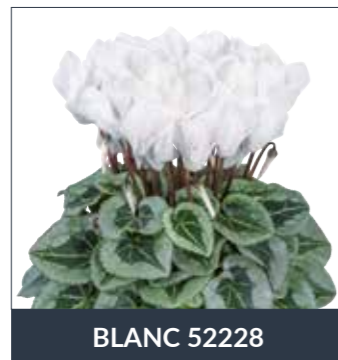

Metalis®

- Sales window: November - February
- Has a nice round plant shape
- Short production time
- Firm plant habit
- Uniform within the colour range
- Decorative foliage

METALIS®

Metalis®	84 BKX-L	22 - 30	14 - 15 weeks	12 - 14 cm	26 - 28 cm
	264 BKX	19 - 30	16 - 18 weeks	12 - 14 cm	26 - 28 cm

Premium® Abanico®

- Sales window: middle of July - October
- Fantasia colours complete the range
- Fan-shaped flowers

Premium® Abanico®	264 BKX	20 - 38	14 - 15 weeks	12 - 15 cm	25 - 30 cm

Premium® Abanico®