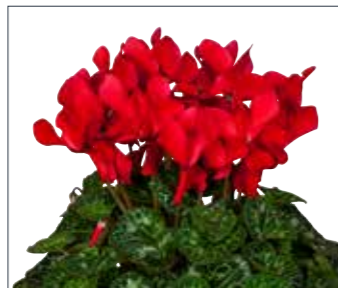

Super Serie® Mammoth NxtG

RED NXTG

- Sales window: middle of May - December
- Early flowering
- Compact plant habit
- Bright and intense colours
- Uniform within the colours

Super Serie® Mammoth NxtG	84 BKX-L	18 - 34	17 - 19 weeks	13 - 17 cm	30 - 40 cm
	128 BKX-H	18 - 28	19 - 21 weeks	13 - 17 cm	30 - 40 cm

Super Serie® Mammoth

- Sales window: middle of May - December
- Large flowers
- Robust, solid stems
- Has a nice round plant shape

Super Serie® Mammoth	84 BKX-L	18 - 34	17 - 19 weeks	13 - 17 cm	30 - 40 cm
	128 BKX-H	18 - 28	19 - 21 weeks	13 - 17 cm	30 - 40 cm

Super Serie® Vintro

- Sales window: December - middle of March
- Large flowers
- Very floriferous
- Strong stems
- Less sensitive for botrytis

Super Serie® Vintro	84 BKX-L	31 - 40	16 - 20 weeks	12 - 14 cm	30 - 40 cm
	128 BKX-H	29 - 35	18 - 22 weeks	12 - 14 cm	30 - 40 cm