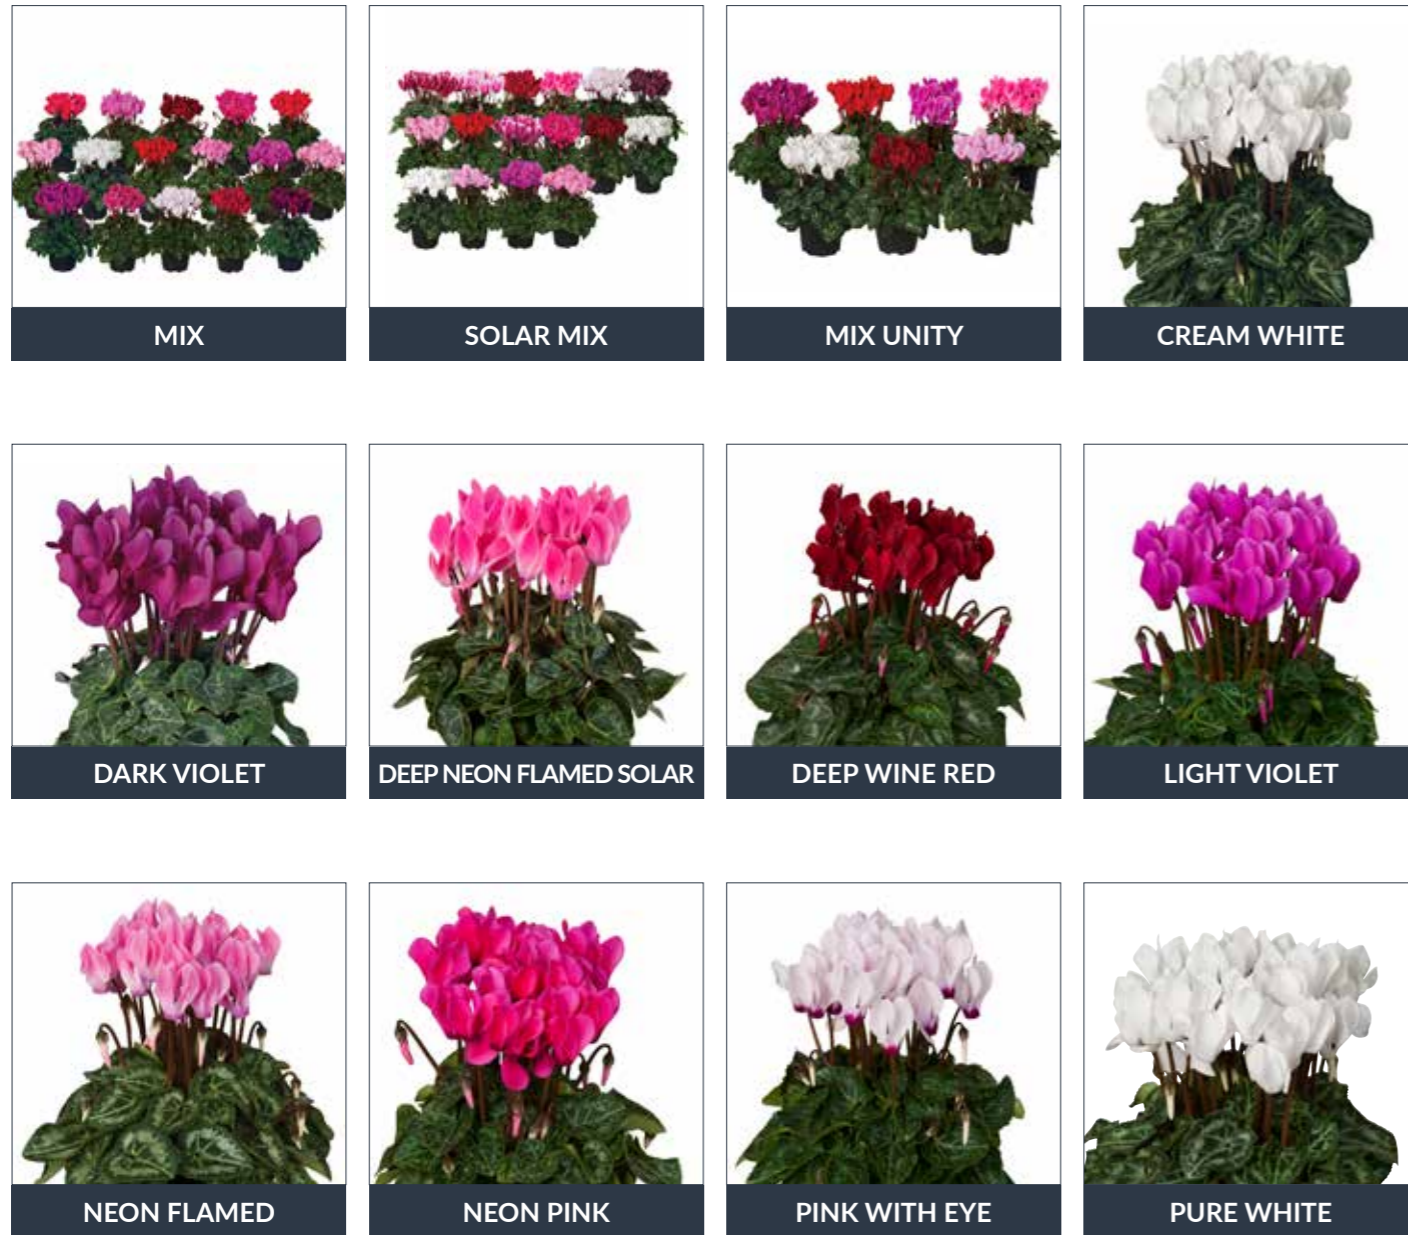

Super Serie® Verano