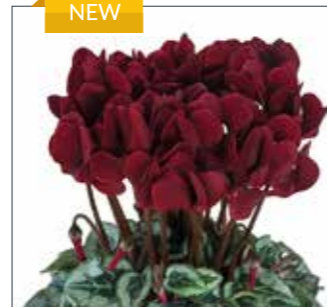

ROUGE 6013

ROUGE VIF 6012

TUXEDO MAGENTA FONCE EXP 6221

VIOLET 6090

VIOLET FONCÉ 6095

EXPERIMENTAL

BLANC PUR EVO 6121

- ▶ Sales window: middle of June - November
- ▶ Resistant to extreme heat conditions
- ▶ Excellent shelf life
- ▶ Central flowering habit
- ▶ Long lasting colours