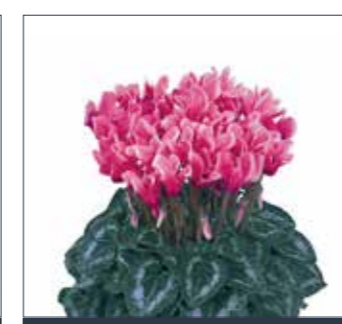

FUCHSIA 3070

FUCHSIA VIF 3071

MAGENTA FONCÉ 3107

ROUGE ÉCARLATE 3012

SAUMON A OEIL 3040

VIOLET FONCE 3095

MELANGE NORTH EXP 3930

- ▶ Sales window: August - March
- ▶ Excellent outdoor performance
- ▶ Round petals
- ▶ Compact plant habit
- ▶ Short production time
- ▶ Uniform within the colour range