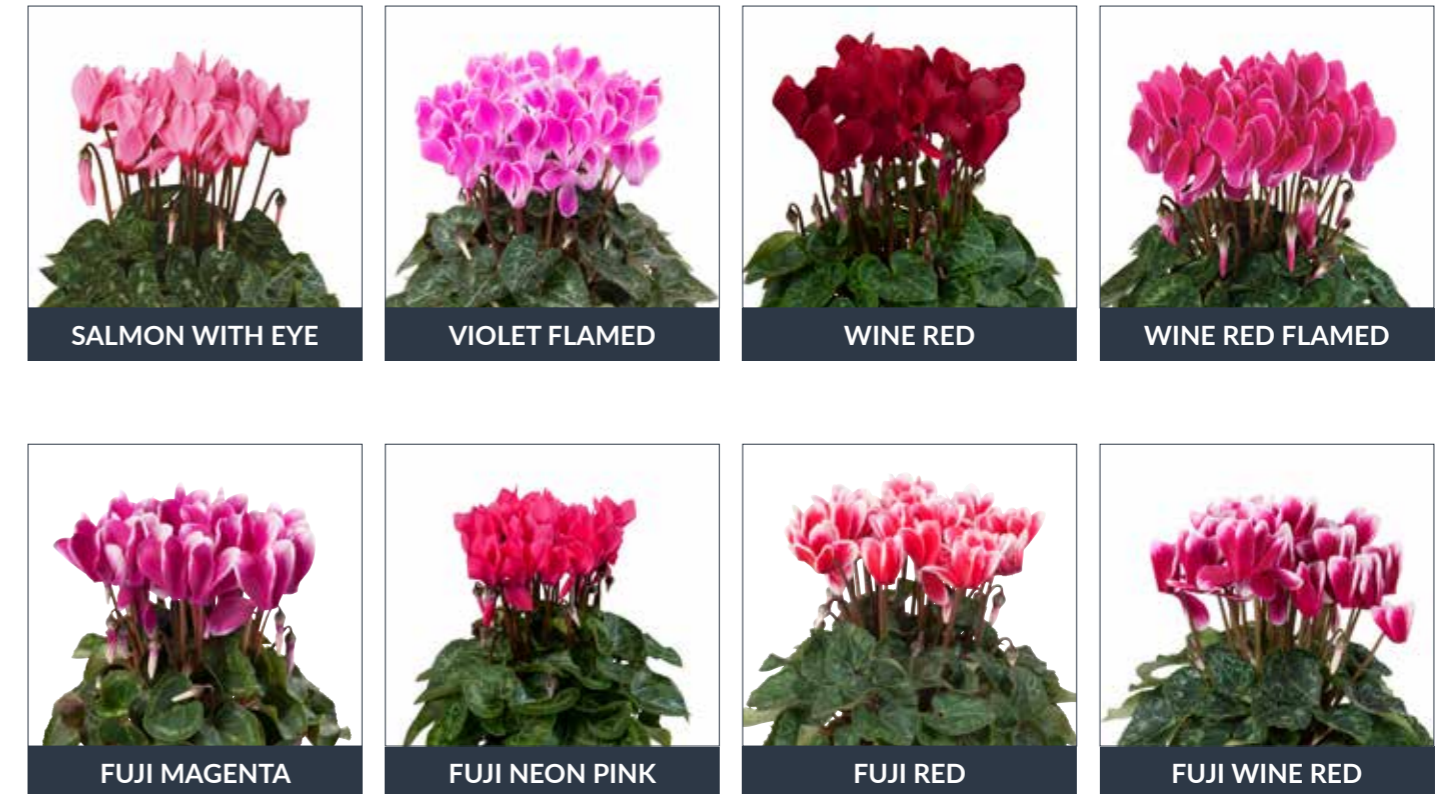

Super Serie® Carino

- Sales window: middle of June - December
- Has a nice round plant shape
- Excellent shelf life

Super Serie® Carino	128 BKX-L 264 BKX	18 - 33 18 - 30	12 - 13 weeks 14 - 15 weeks	9 - 12 cm 9 - 12 cm	15 - 25 cm 15 - 25 cm