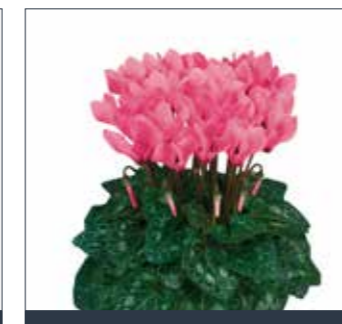

FUCHSIA 3070

FUCHSIA VIF 3071

MAGENTA FONCÉ 3107

ROUGE ÉCARLATE 3012

SAUMON A OEIL 3040

VIOLET FONCE 3095

MELANGE NORTH EXP 3930

- ▶ Sales window: August - March
- ▶ Excellent outdoor performance
- ▶ Round petals
- ▶ Compact plant habit
- ▶ Short production time
- ▶ Uniform within the colour range