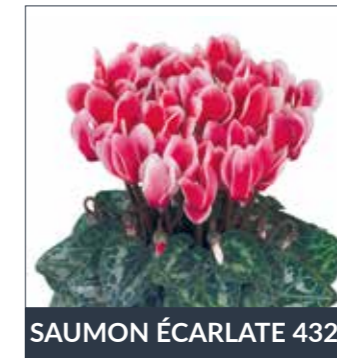

ROUGE 4310

ROUGE & FUCHSIA 4315

SAUMON ÉCARLATE 4320

VIOLET FONCÉ 4395

- ▶ Sales window: middle of June - middle of November
- ▶ Striking colours
- ▶ Very floriferous
- ▶ Excellent outdoor performance
- ▶ Fantasia colours complete the range