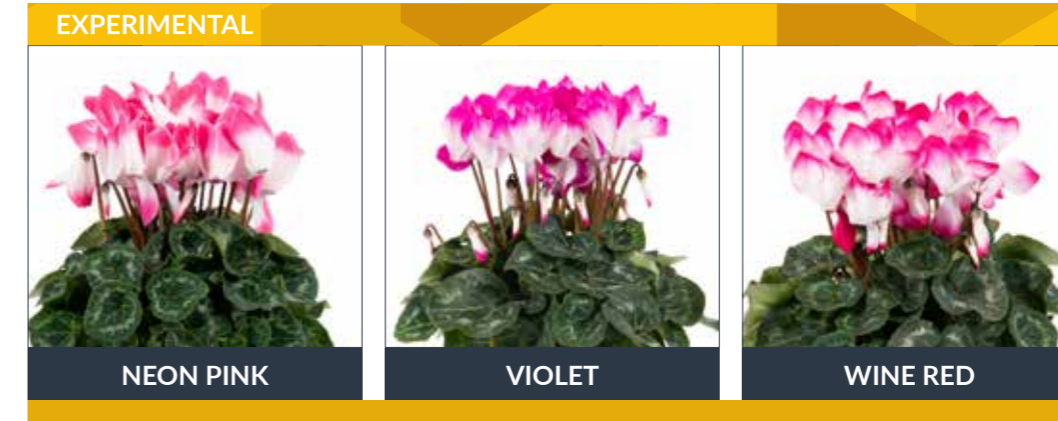

Super Serie® Fusion