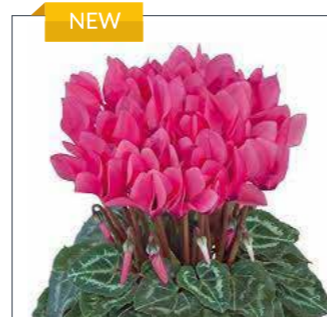

ROSE BENGALE 6084