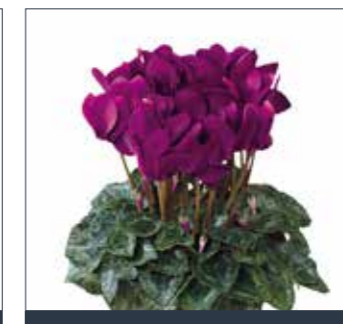

FUCHSIA 3070

FUCHSIA VIF 3071

MAGENTA FONCÉ 3107

ROUGE ÉCARLATE 3012

SAUMON A OEIL 3040

VIOLET FONCE 3095

MELANGE NORTH EXP 3930

- ▶ Sales window: August - March
- ▶ Excellent outdoor performance
- ▶ Round petals
- ▶ Compact plant habit
- ▶ Short production time
- ▶ Uniform within the colour range