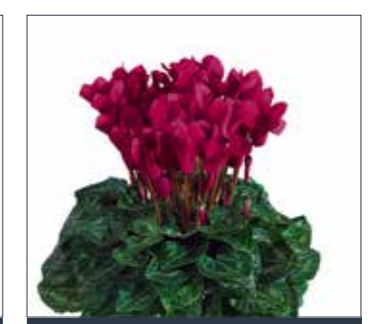

FUCHSIA 3070

FUCHSIA VIF 3071

MAGENTA FONCÉ 3107

ROUGE ÉCARLATE 3012

SAUMON A OEIL 3040

VIOLET FONCE 3095

MELANGE NORTH EXP 3930

- ▶ Sales window: August - March
- ▶ Excellent outdoor performance
- ▶ Round petals
- ▶ Compact plant habit
- ▶ Short production time
- ▶ Uniform within the colour range