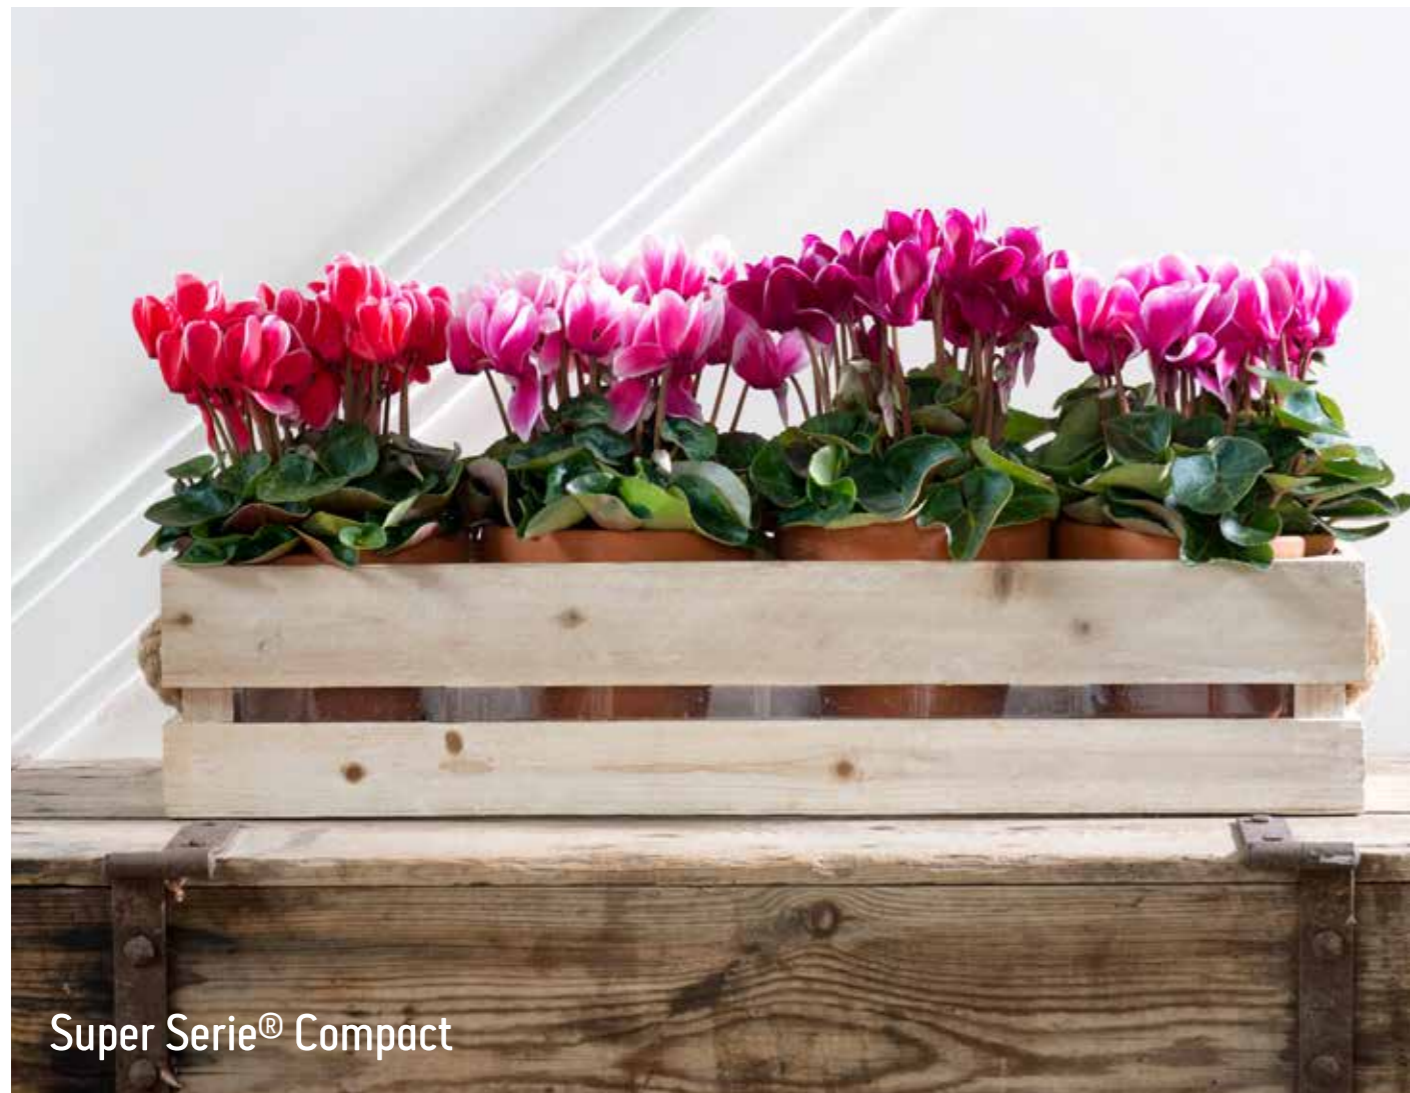

Super Serie® Compact