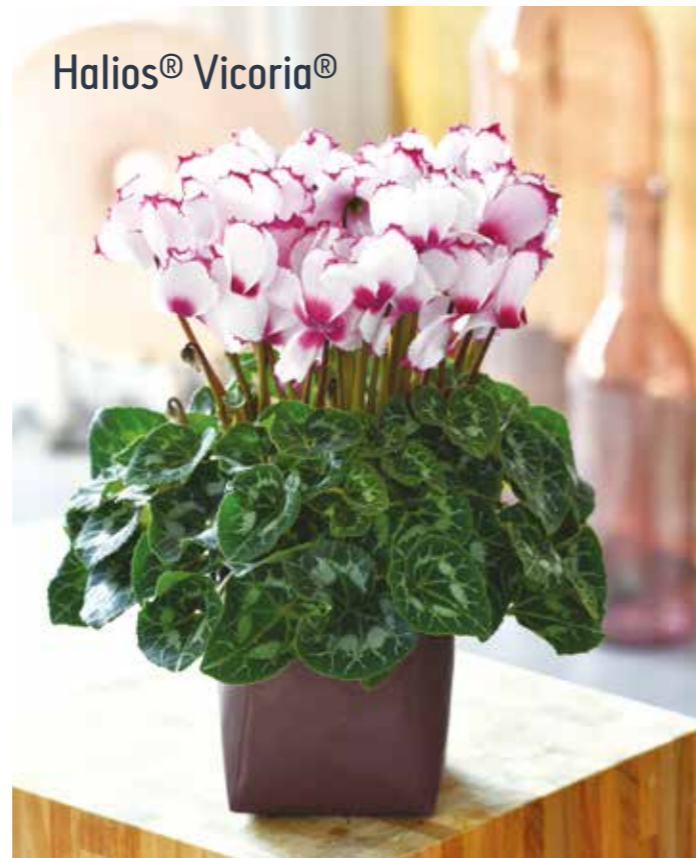

Halios® Friola®

- Sales window: October - December
- Less sensitive for botrytis
- Suitable for growing cool
- Robust, solid stems
- Excellent shelf life
- Vigorous

Halios® Friola®	84 BKX-L	20 - 36	18 - 21 weeks	15 - 22 cm	30 - 40 cm

Halios® Victoria®

- Sales window: October - January
- Early flowering
- Special flower colours
- The crowned flower

Halios® Victoria®

Halios® Victoria®	84 BKX-L	18 - 36	16 - 20 weeks	12 - 17 cm	30 - 35 cm

Super Serie® XL

- Sales window: middle of May - January
- Robust, solid stems
- Compact plant habit

Super Serie® XL	84 BKX-L	20 - 29	15 - 17 weeks	12 - 15 cm	25 - 30 cm
	128 BKX-H	16 - 26	17 - 19 weeks	12 - 15 cm	25 - 30 cm

Super Serie® Fusion Large

Super Serie® Fusion Large	84 BKX-L	20 - 29	15 - 17 weeks	12 - 15 cm	20 - 25 cm
	128 BKX-H	16 - 26	17 - 19 weeks	12 - 15 cm	20 - 25 cm