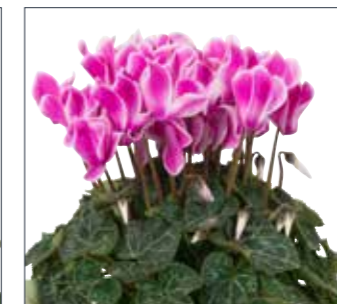

PURE WHITE

VIOLET FLAMED

WINE RED

- ▶ Sales window: July - November
- ▶ Best for summer cultivation
- ▶ Extremely uniform and compact plant habit
- ▶ Little sister of Leopardo

Super Serie® Elegante

128 BKX-L