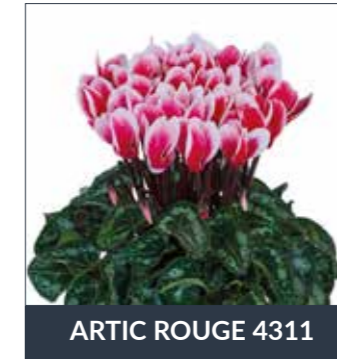

WINTER MELANGE 4961

MAGENTA FONCÉ 4385

ARTIC ROUGE 4311