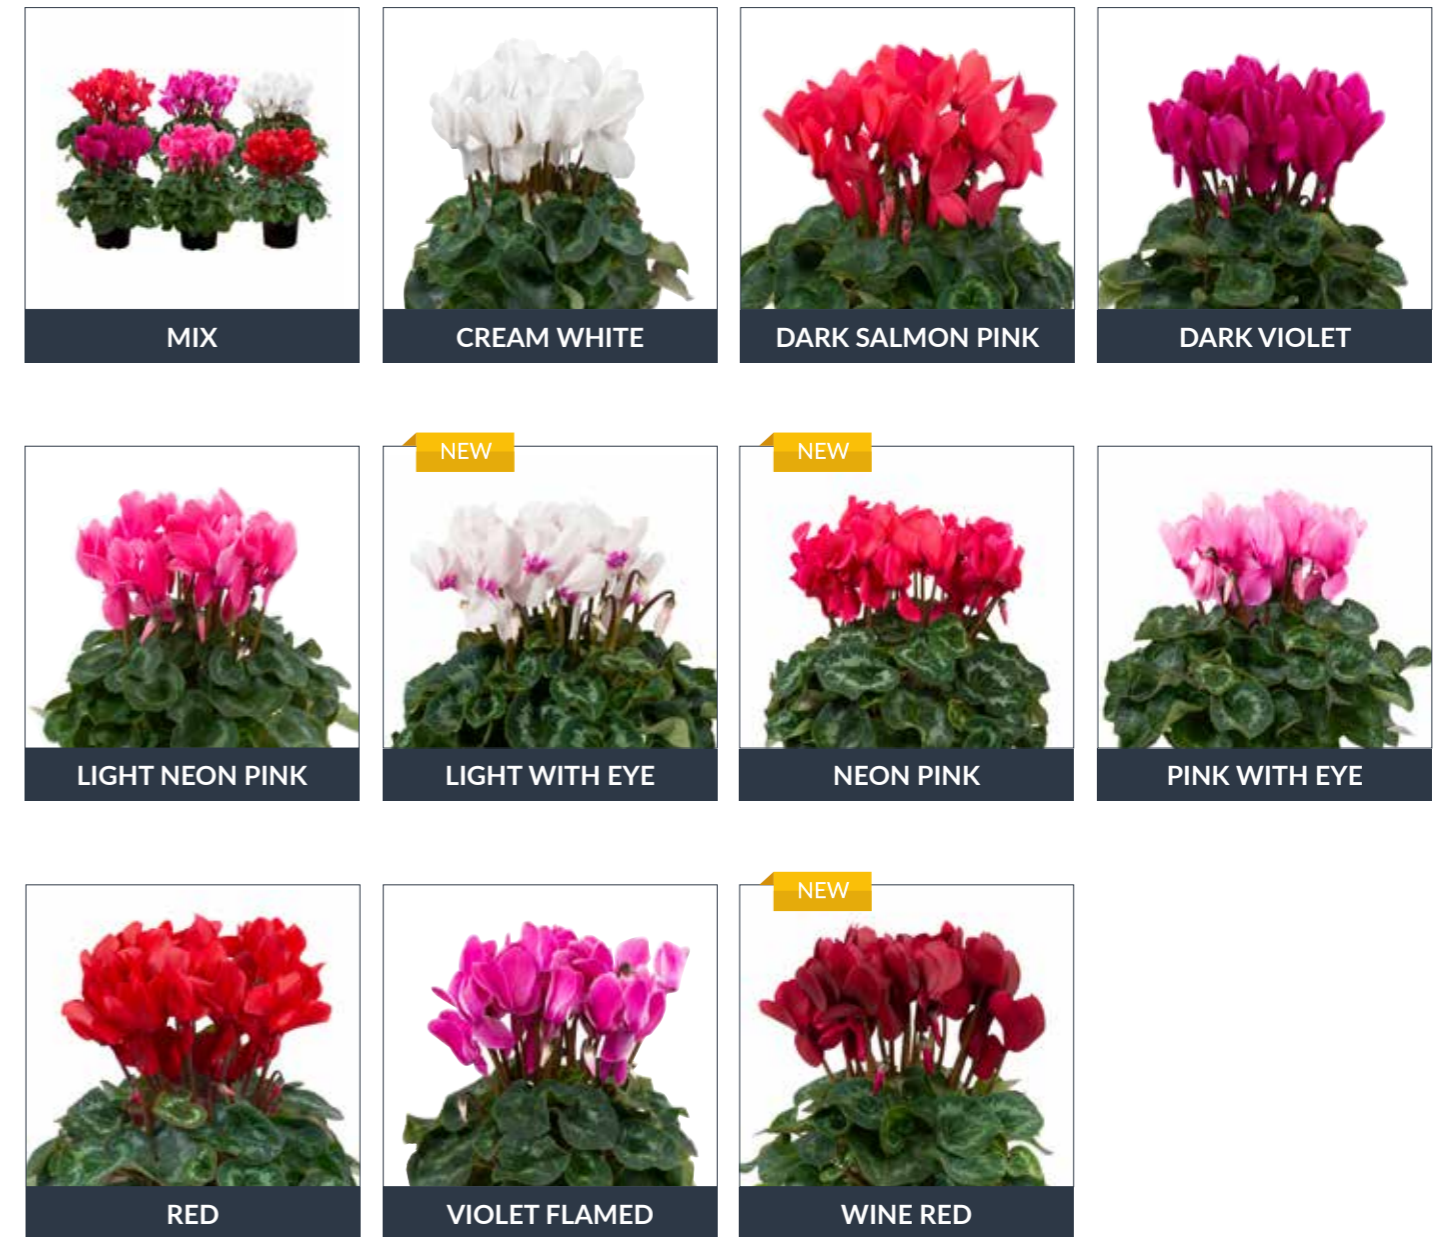

- Sales window: middle of May - middle of January
- Large flowers
- Heat tolerant
- Especially suited for bigger potsizes

Super Serie® Leopardo	84 BKX-L	16 - 29	14 - 16 weeks	12 - 15 cm	25 - 30 cm
	128 BKX-H	16 - 28	16 - 17 weeks	12 - 15 cm	25 - 30 cm