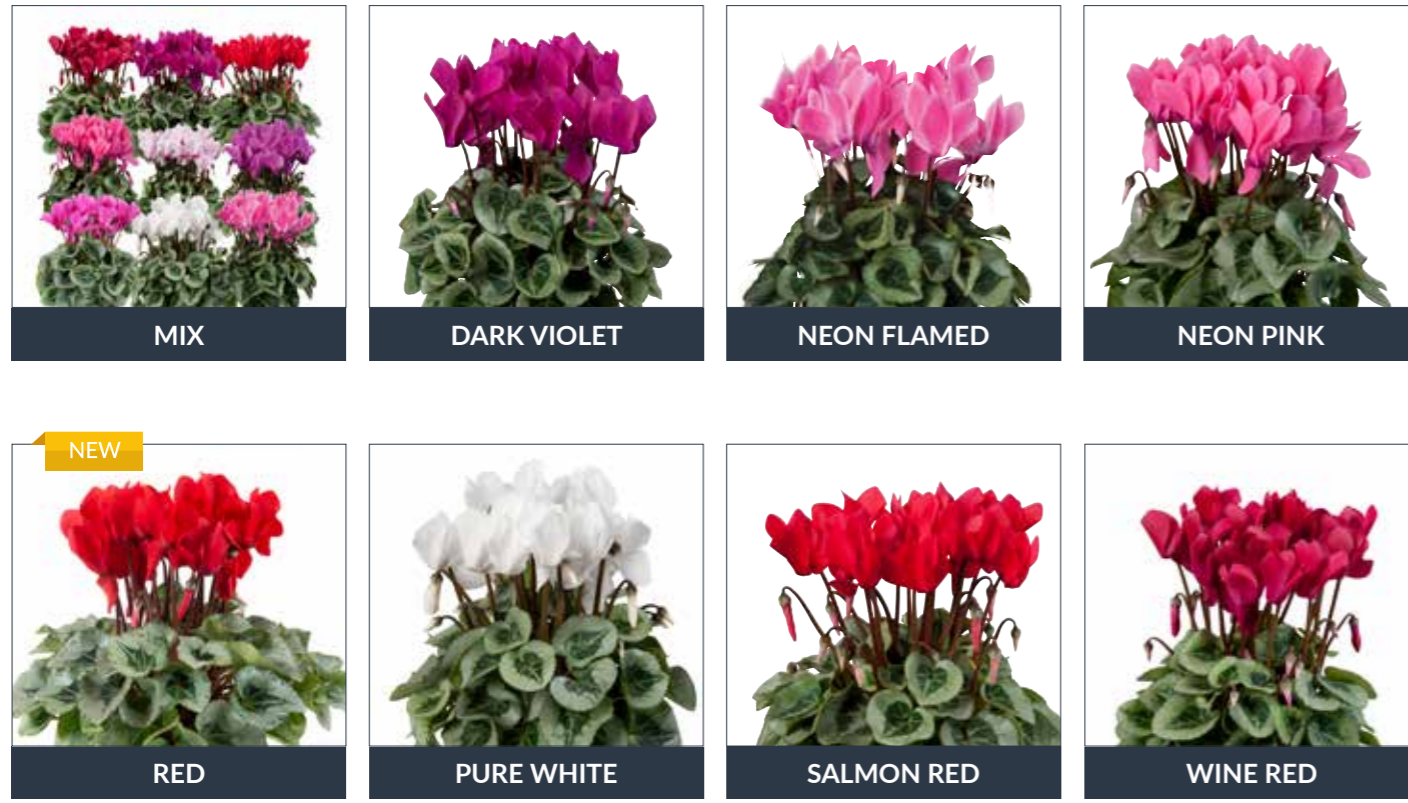

Super Serie® Rembrandt