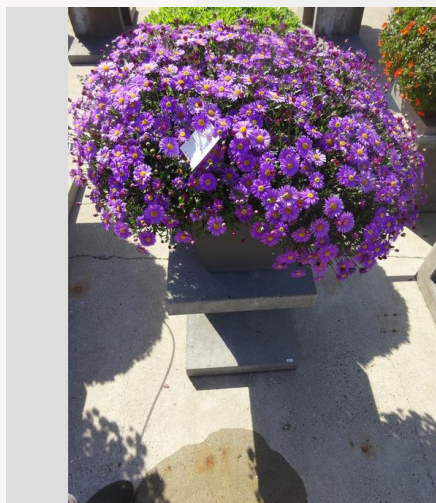

BRACHYSCOME FRESCO PURPLE - 2019

Information

Clone number	4901942
Gender	hybrid
Pot type	40 cm pot
Breeder	Danziger
Location	Plants Kortekruisweg
Flowertrial number/ field	15612 / 423
Starting material	Cutting
Sticking/sowing week	
Judging period	23 - 33
Lifecycle	Commercial

Total 2019

Flower quality	4.8
Leaf quality	4.8
Mildew tolerance	-
Floriferousness (40%)	4.3
Plant judgement (60%)	4.8

Total scores

2019	4.6
2018	4.9
2017	4.3
Average	4.6

Judgement scale: 1=poor, 2=moderate, 3=average, 4=good, 5=excellent

Week 27