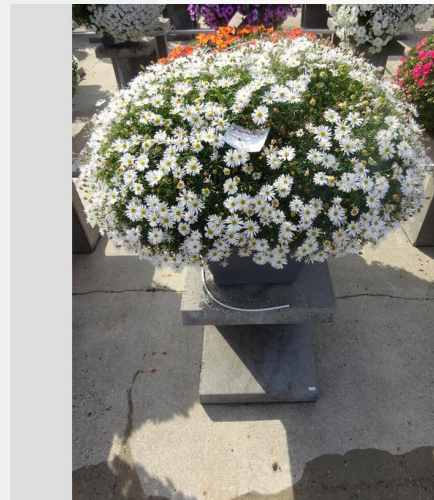

BRACHYSCOME SURDAISY® WHITE - 2019

Information

Clone number	4901659
Gender	hybrid
Pot type	40 cm pot
Breeder	Suntory
Location	Plants Kortekruisweg
Flowertrial number/ field	15612 / 424
Starting material	Cutting
Sticking/sowing week	
Judging period	23 - 33
Lifecycle	Commercial

Total 2019

Flower quality	4.8
Leaf quality	4.8
Mildew tolerance	-
Floriferousness (40%)	4.3
Plant judgement (60%)	4.5

Total scores

2019	4.4
2018	4.9
2017	4.6
Average	4.6

Judgement scale: 1=poor, 2=moderate, 3=average, 4=good, 5=excellent

Week 29