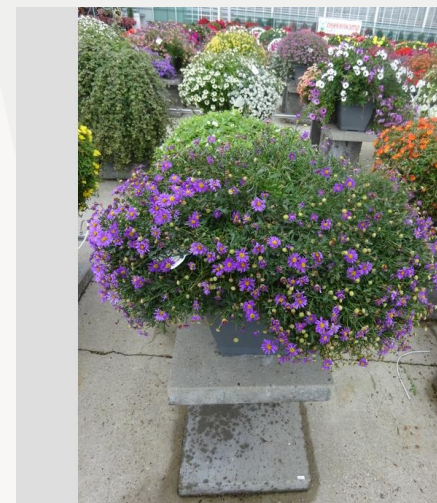

BRACHYSCOME FRESCO PURPLE - 2019

Information

Clone number	4901942
Gender	hybrid
Pot type	40 cm pot
Breeder	Danziger
Location	Plants Kortekruisweg
Flowertrial number/ field	15612 / 423
Starting material	Cutting
Sticking/sowing week	
Judging period	23 - 33
Lifecycle	Commercial

Total 2019

Flower quality	4.8
Leaf quality	4.8
Mildew tolerance	-
Floriferousness (40%)	4.3
Plant judgement (60%)	4.8

Total scores

2019	4.6
2018	4.9
2017	4.3
Average	4.6

Judgement scale: 1=poor, 2=moderate, 3=average, 4=good, 5=excellent

Week 33