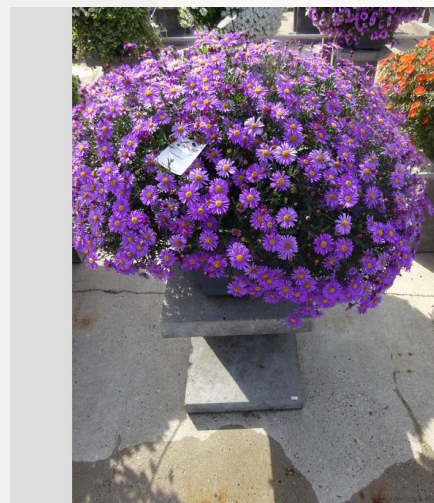

BRACHYSCOME FRESCO PURPLE - 2019

Information

Clone number	4901942
Gender	hybrid
Pot type	40 cm pot
Breeder	Danziger
Location	Plants Kortekruisweg
Flowertrial number/ field	15612 / 423
Starting material	Cutting
Sticking/sowing week	
Judging period	23 - 33
Lifecycle	Commercial

Total 2019

Flower quality	4.8
Leaf quality	4.8
Mildew tolerance	-
Floriferousness (40%)	4.3
Plant judgement (60%)	4.8

Total scores

2019	4.6
2018	4.9
2017	4.3
Average	4.6

Judgement scale: 1=poor, 2=moderate, 3=average, 4=good, 5=excellent

Week 29