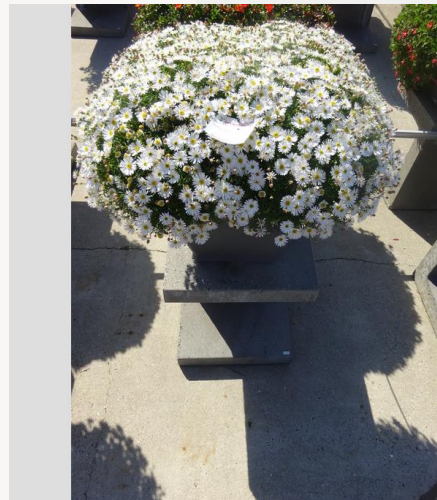

BRACHYSCOME SURDAISY® WHITE - 2019

Information

Clone number	4901659
Gender	hybrid
Pot type	40 cm pot
Breeder	Suntory
Location	Plants Kortekruisweg
Flowertrial number/ field	15612 / 424
Starting material	Cutting
Sticking/sowing week	
Judging period	23 - 33
Lifecycle	Commercial

Total 2019

Flower quality	4.8
Leaf quality	4.8
Mildew tolerance	-
Floriferousness (40%)	4.3
Plant judgement (60%)	4.5

Total scores

2019	4.4
2018	4.9
2017	4.6
Average	4.6

Judgement scale: 1=poor, 2=moderate, 3=average, 4=good, 5=excellent

Week 27