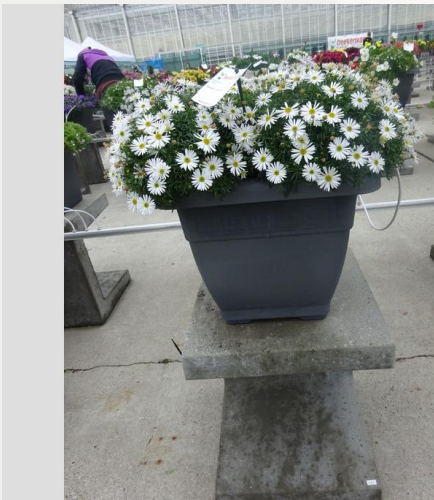

BRACHYSCOME SURDAISY® WHITE - 2019

Information

Clone number	4901659
Gender	hybrid
Pot type	40 cm pot
Breeder	Suntory
Location	Plants Kortekruisweg
Flowertrial number/ field	15612 / 424
Starting material	Cutting
Sticking/sowing week	
Judging period	23 - 33
Lifecycle	Commercial

Total 2019

Flower quality	4.8
Leaf quality	4.8
Mildew tolerance	-
Floriferousness (40%)	4.3
Plant judgement (60%)	4.5

Total scores

2019	4.4
2018	4.9
2017	4.6
Average	4.6

Judgement scale: 1=poor, 2=moderate, 3=average, 4=good, 5=excellent

Week 24