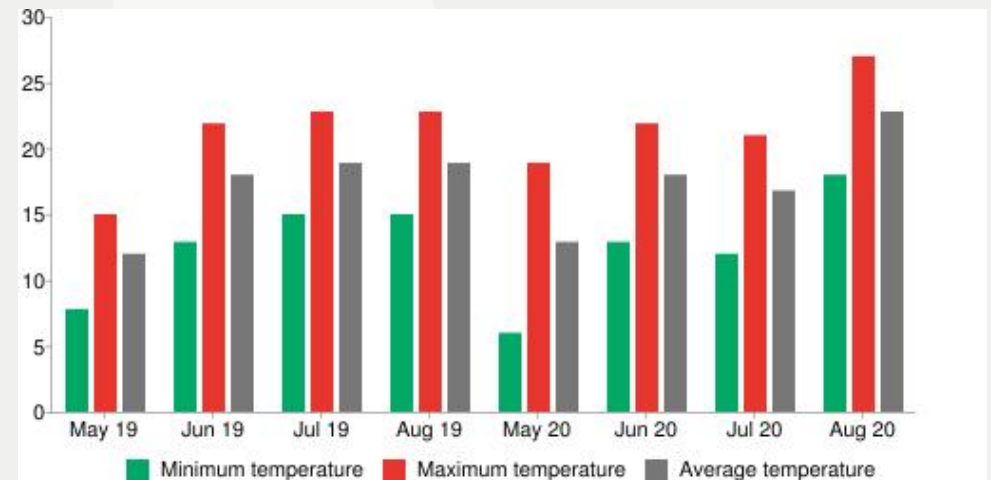

The plants are replanted from a small pot or as plugs planted into a 20 litre pot or 9,5 litre hanging basket around week 16. In each pot 5 plants are planted and in each hanging basket 3 plants. Around week 20, the plants are put outdoors after some hardening off in a cold greenhouse. The pots are placed on concrete stands, situated on a clean concrete flooring. The field is placed in such a way, that the plants are in full sun all day except for a small part with some morning shadow.

The special outdoor-potting soil is enriched with 3 kilos/m³ Osmocote slow release fertilizer for 5 to 6 months. Apart from that all pots are watered and fertilized by means of a drip system. Each watering is done with an EC of 2-2.5 on a vegetative schedule. The frequency of watering depends on the irradiation. We apply no crop protection chemicals except for 1 or 2 preventive mildew treatments before the middle of June.

It is not necessary to remove any dead flowers.

Climate

	May	June	July	August	Total
Rainfall average	60	65	81	72	278
Rainfall 2020 (mm)	12	78	51	236	377
Rainfall 2019 (mm)	30	121	76	46	273
Sunny hours average	199	194	206	187	786
Sunny hours 2020 (mm)	309	229	209	383	1130
Sunny hours 2019 (mm)	247	260	248	244	999