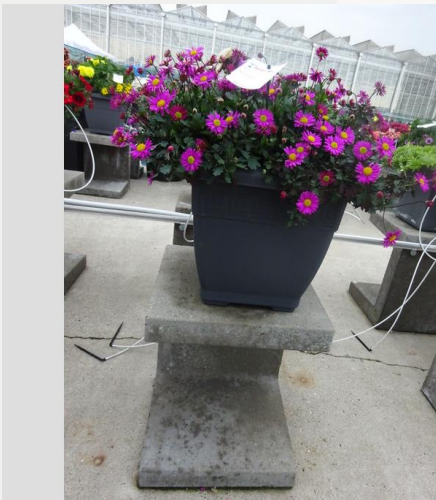

BRACHYSCOME FRESCO CANDY - 2019

Information

Clone number	4901941
Gender	hybrid
Pot type	40 cm pot
Breeder	Danziger
Location	Plants Kortekruisweg
Flowertrial number/ field	15612 / 422
Starting material	Cutting
Sticking/sowing week	
Judging period	23 - 33
Lifecycle	Commercial

Total 2019

Flower quality	4.5
Leaf quality	4.5
Mildew tolerance	-
Floriferousness (40%)	4.5
Plant judgement (60%)	4.8

Total scores

2019	4.7
2018	4.9
2017	4.3
Average	4.6

Judgement scale: 1=poor, 2=moderate, 3=average, 4=good, 5=excellent

Week 24