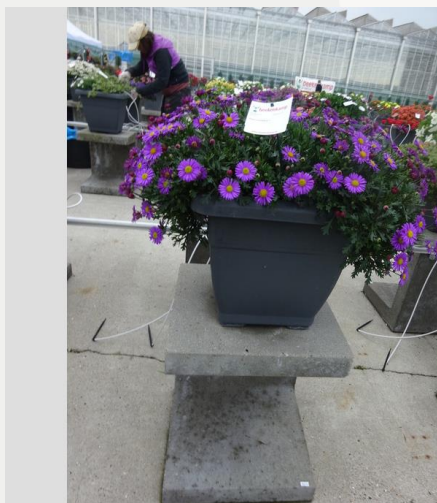

BRACHYSCOME FRESCO PURPLE - 2019

Information

Clone number	4901942
Gender	hybrid
Pot type	40 cm pot
Breeder	Danziger
Location	Plants Kortekruisweg
Flowertrial number/ field	15612 / 423
Starting material	Cutting
Sticking/sowing week	
Judging period	23 - 33
Lifecycle	Commercial

Total 2019

Flower quality	4.8
Leaf quality	4.8
Mildew tolerance	-
Floriferousness (40%)	4.3
Plant judgement (60%)	4.8

Total scores

2019	4.6
2018	4.9
2017	4.3
Average	4.6

Judgement scale: 1=poor, 2=moderate, 3=average, 4=good, 5=excellent

Week 24