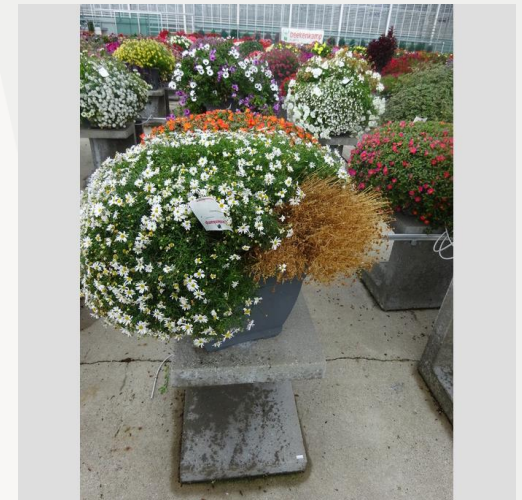

BRACHYSCOME SURDAISY® WHITE - 2019

Information

Clone number	4901659
Gender	hybrid
Pot type	40 cm pot
Breeder	Suntory
Location	Plants Kortekruisweg
Flowertrial number/ field	15612 / 424
Starting material	Cutting
Sticking/sowing week	
Judging period	23 - 33
Lifecycle	Commercial

Total 2019

Flower quality	4.8
Leaf quality	4.8
Mildew tolerance	-
Floriferousness (40%)	4.3
Plant judgement (60%)	4.5

Total scores

2019	4.4
2018	4.9
2017	4.6
Average	4.6

Judgement scale: 1=poor, 2=moderate, 3=average, 4=good, 5=excellent

Week 33