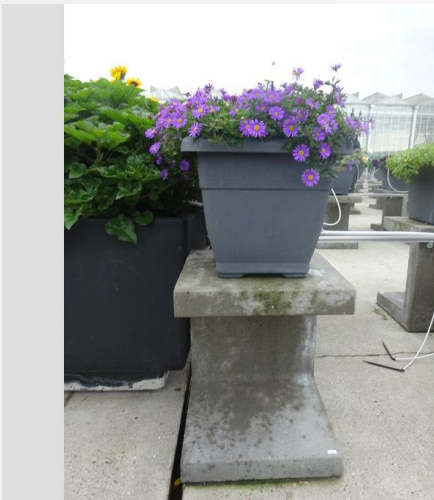

BRACHYSCOME BRASCO VIOLET - 2019

Information

Clone number	4900702
Gender	hybrid
Pot type	40 cm pot
Breeder	Danziger
Location	Plants Kortekruisweg
Flowertrial number/ field	15612 / 421
Starting material	Cutting
Sticking/sowing week	
Judging period	23 - 33
Lifecycle	Commercial

Total 2019

Flower quality	4.5
Leaf quality	5.0
Mildew tolerance	-
Floriferousness (40%)	4.3
Plant judgement (60%)	4.5

Total scores

2019	4.4
2018	5.0
2017	5.0
2016	4.9
Average	4.8

Judgement scale: 1=poor, 2=moderate, 3=average, 4=good, 5=excellent

Week 24