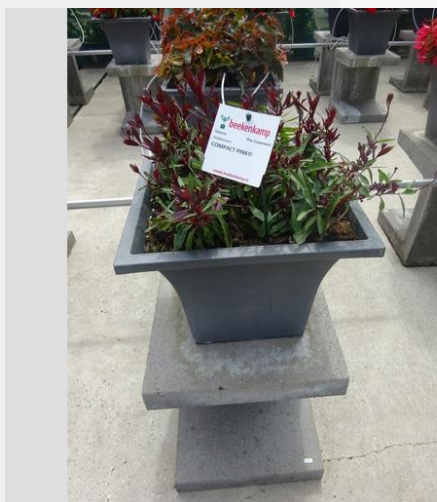

GAURA COMPACT PINK - 2020

Information

Clone number	4902487
Gender	lindheimeri
Pot type	40 cm pot
Breeder	Psenner
Location	Plants Kortekruisweg
Flowertrial number/ field	15790 / 148
Starting material	Cutting
Sticking/sowing week	
Judging period	24 - 33
Lifecycle	Pre-commercial

Total 2020

Flower quality	4.3
Leaf quality	4.8
Mildew tolerance	5.0
Floriferousness (40%)	4.8
Plant judgement (60%)	4.8

Total scores

2020	4.8
Average	4.8

Judgement scale: 1=poor, 2=moderate, 3=average, 4=good, 5=excellent

Week 24