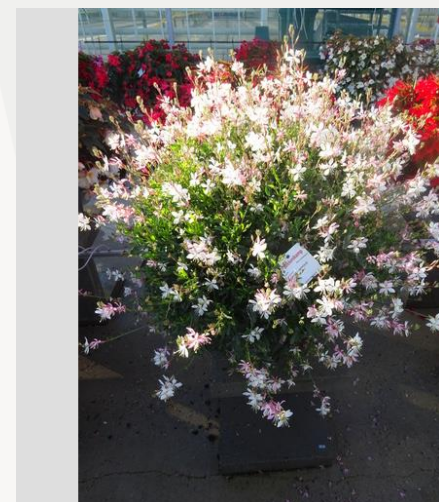

GAURA COMPACT WHITE - 2020

Information

Clone number	4902488
Gender	lindheimeri
Pot type	40 cm pot
Breeder	Psenner
Location	Plants Kortekruisweg
Flowertrial number/ field	15790 / 149
Starting material	Cutting
Sticking/sowing week	
Judging period	24 - 33
Lifecycle	Pre-commercial

Total 2020

Flower quality	4.3
Leaf quality	4.8
Mildew tolerance	5.0
Floriferousness (40%)	4.8
Plant judgement (60%)	4.8

Total scores

2020	4.8
Average	4.8

Judgement scale: 1=poor, 2=moderate, 3=average, 4=good, 5=excellent

Week 33