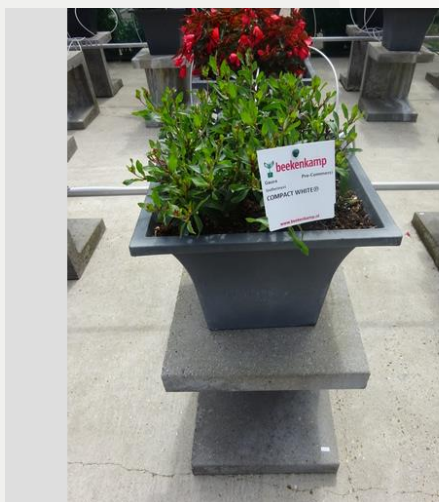

GAURA COMPACT WHITE - 2020

Information

Clone number	4902488
Gender	lindheimeri
Pot type	40 cm pot
Breeder	Psenner
Location	Plants Kortekruisweg
Flowertrial number/ field	15790 / 149
Starting material	Cutting
Sticking/sowing week	
Judging period	24 - 33
Lifecycle	Pre-commercial

Total 2020

Flower quality	4.3
Leaf quality	4.8
Mildew tolerance	5.0
Floriferousness (40%)	4.8
Plant judgement (60%)	4.8

Total scores

2020	4.8
Average	4.8

Judgement scale: 1=poor, 2=moderate, 3=average, 4=good, 5=excellent

Week 24