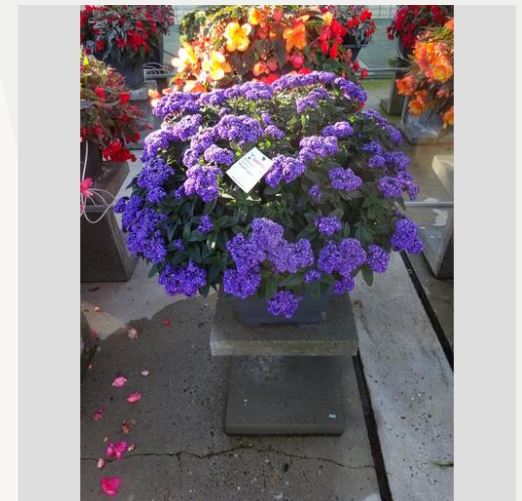

HELIOTROPIMUM HELIOS® BLUE - 2020

Information

Clone number	4900915
Gender	arborescens
Pot type	40 cm pot
Breeder	Geen
Location	Plants Kortekruisweg
Flowertrial number/ field	15790 / 146
Starting material	Cutting
Sticking/sowing week	
Judging period	24 - 33
Lifecycle	Commercial

Total 2020

Flower quality	4.5
Leaf quality	5.0
Mildew tolerance	5.0
Floriferousness (40%)	4.8
Plant judgement (60%)	4.5

Total scores

2020	4.6
Average	4.6

Judgement scale: 1=poor, 2=moderate, 3=average, 4=good, 5=excellent

Week 33