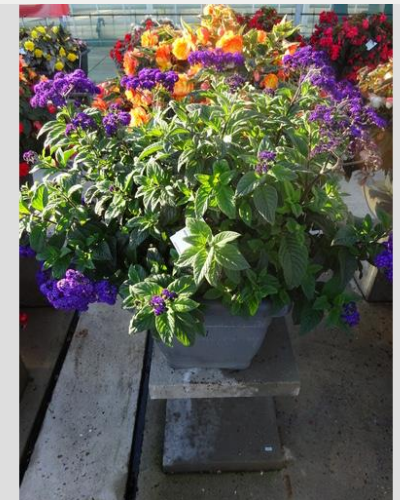

HELIOTROPIMUM MARINE - 2020

Information

Clone number	4900914
Gender	arborescens
Pot type	40 cm pot
Breeder	
Location	Plants Kortekruisweg
Flowertrial number/ field	15790 / 147
Starting material	Cutting
Sticking/sowing week	
Judging period	24 - 33
Lifecycle	Commercial

Total 2020

Flower quality	4.5
Leaf quality	4.3
Mildew tolerance	5.0
Floriferousness (40%)	3.8
Plant judgement (60%)	4.0

Total scores

2020	3.9
Average	3.9

Judgement scale: 1=poor, 2=moderate, 3=average, 4=good, 5=excellent

Week 33