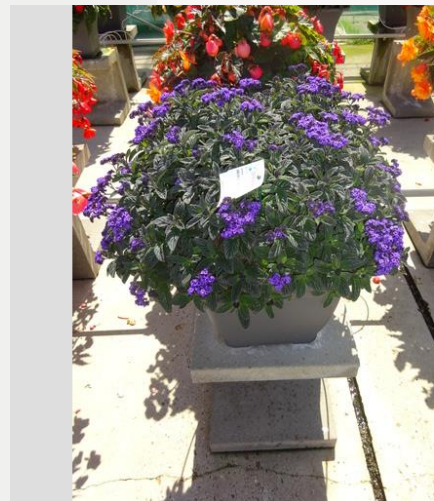

HELIOTROPIMUM HELIOS® BLUE - 2020

Information

Clone number	4900915
Gender	arborescens
Pot type	40 cm pot
Breeder	Geen
Location	Plants Kortekruisweg
Flowertrial number/ field	15790 / 146
Starting material	Cutting
Sticking/sowing week	
Judging period	24 - 33
Lifecycle	Commercial

Total 2020

Flower quality	4.5
Leaf quality	5.0
Mildew tolerance	5.0
Floriferousness (40%)	4.8
Plant judgement (60%)	4.5

Total scores

2020	4.6
Average	4.6

Judgement scale: 1=poor, 2=moderate, 3=average, 4=good, 5=excellent

Week 30