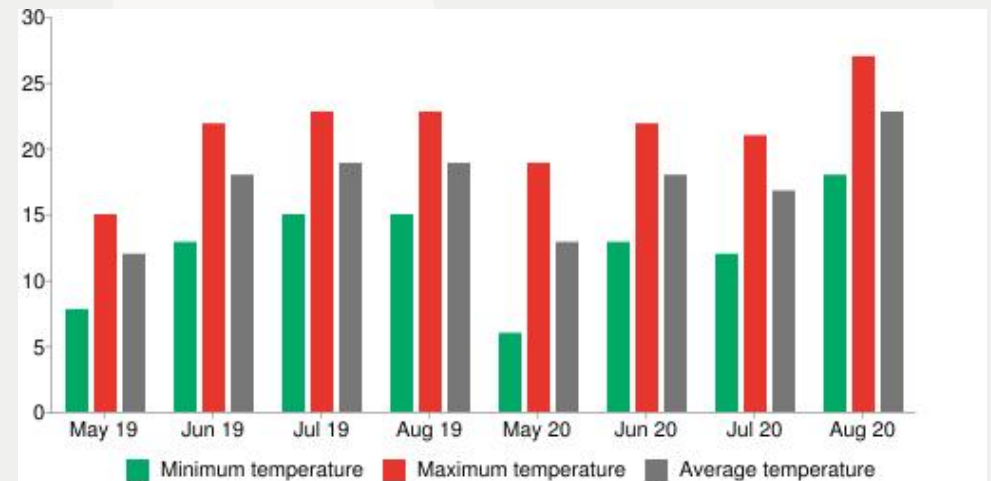

SHOWGARDEN

Heliotropium - 2020

11/09/2020

HELIOTROPIUM

General information

Climate

	May	June	July	August	Total
Rainfall average	60	65	81	72	278
Rainfall 2020 (mm)	12	78	51	236	377
Rainfall 2019 (mm)	30	121	76	46	273
Sunny hours average	199	194	206	187	786
Sunny hours 2020 (mm)	309	229	209	383	1130
Sunny hours 2019 (mm)	247	260	248	244	999

HELIOTROPIMUM HELIOS® BLUE - 2020

Information

Clone number	4900915
Gender	arborescens
Pot type	40 cm pot
Breeder	Geen
Location	Plants Kortekruisweg
Flowertrial number/ field	15790 / 146
Starting material	Cutting
Sticking/sowing week	
Judging period	24 - 33
Lifecycle	Commercial

Total 2020

Flower quality	4.5
Leaf quality	5.0
Mildew tolerance	5.0
Floriferousness (40%)	4.8
Plant judgement (60%)	4.5

Total scores

2020	4.6
Average	4.6

Judgement scale: 1=poor, 2=moderate, 3=average, 4=good, 5=excellent